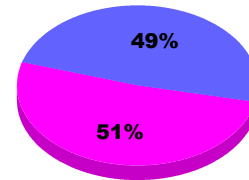

Legend: Goal (Cyan), Actual (Green), Dropped (Yellow), Gain Loss (Magenta)

Comparison of Membership Gain/Loss

Current Year Compared to the Previous Year

Legend: Current Year (Cyan), Previous Year (Green)

Gender Comparison 2012-2013

Jul/Aug/Sep

Legend: Male (Blue), Female (Magenta)